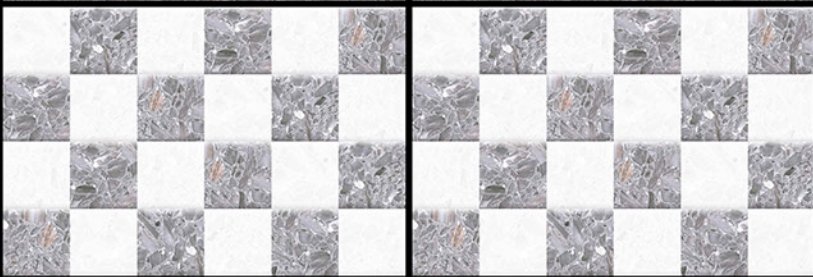

Glossy Surface

Waterproof

LT

P
u
n
c
h

HL 1

P
u
n
c
h

HL 2

P
u
n
c
h