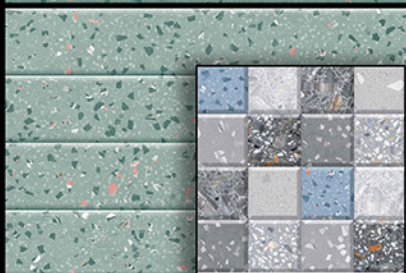

Glossy Surface

Waterproof

LT

P
u
n
c
h

HL 3

P
u
n
c
h

HL 4

P
u
n
c
h

DK

P
u
n
c
h

41018

Floor