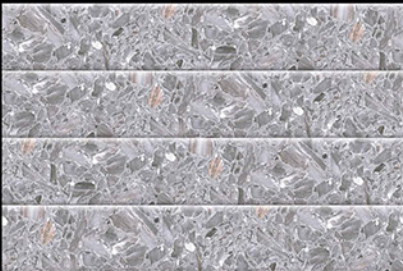

Glossy Surface

Waterproof

LT

P
u
n
c
h

HL 3

P
u
n
c
h

HL 4

P
u
n
c
h

DK

P
u
n
c
h

41014

Floor