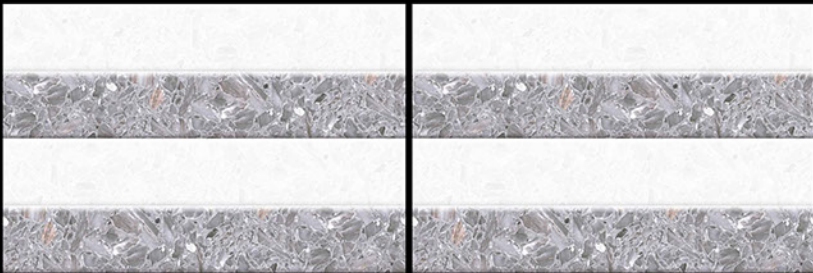

Glossy Surface

Waterproof

LT

P
u
n
c
h

HL 1

P
u
n
c
h

HL 2

P
u
n
c
h