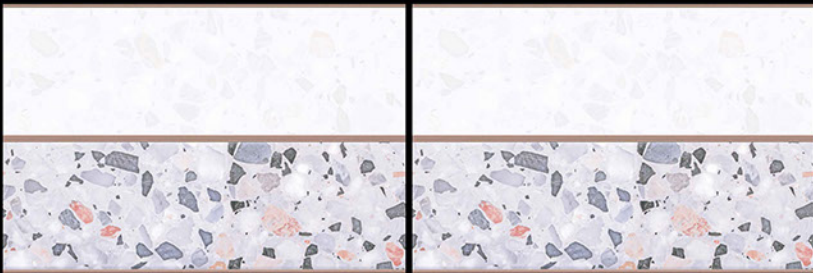

Glossy Surface

Waterproof

P
u
n
c
h

LT

P
u
n
c
h

HL 1

P
u
n
c
h

HL 2

P
u
n
c
h

DK

41026

Floor