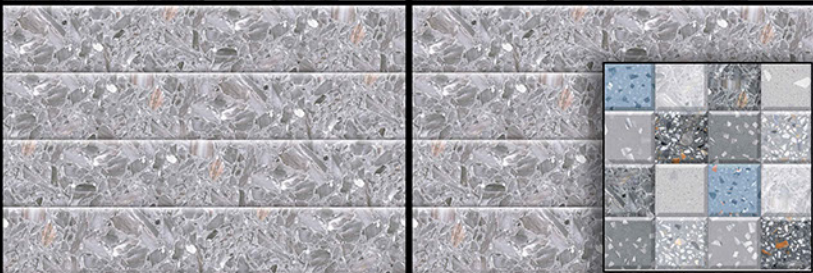

Glossy Surface

Waterproof

LT

P
u
n
c
h

HL 1

P
u
n
c
h

HL 2

P
u
n
c
h

DK

P
u
n
c
h

41014

Floor